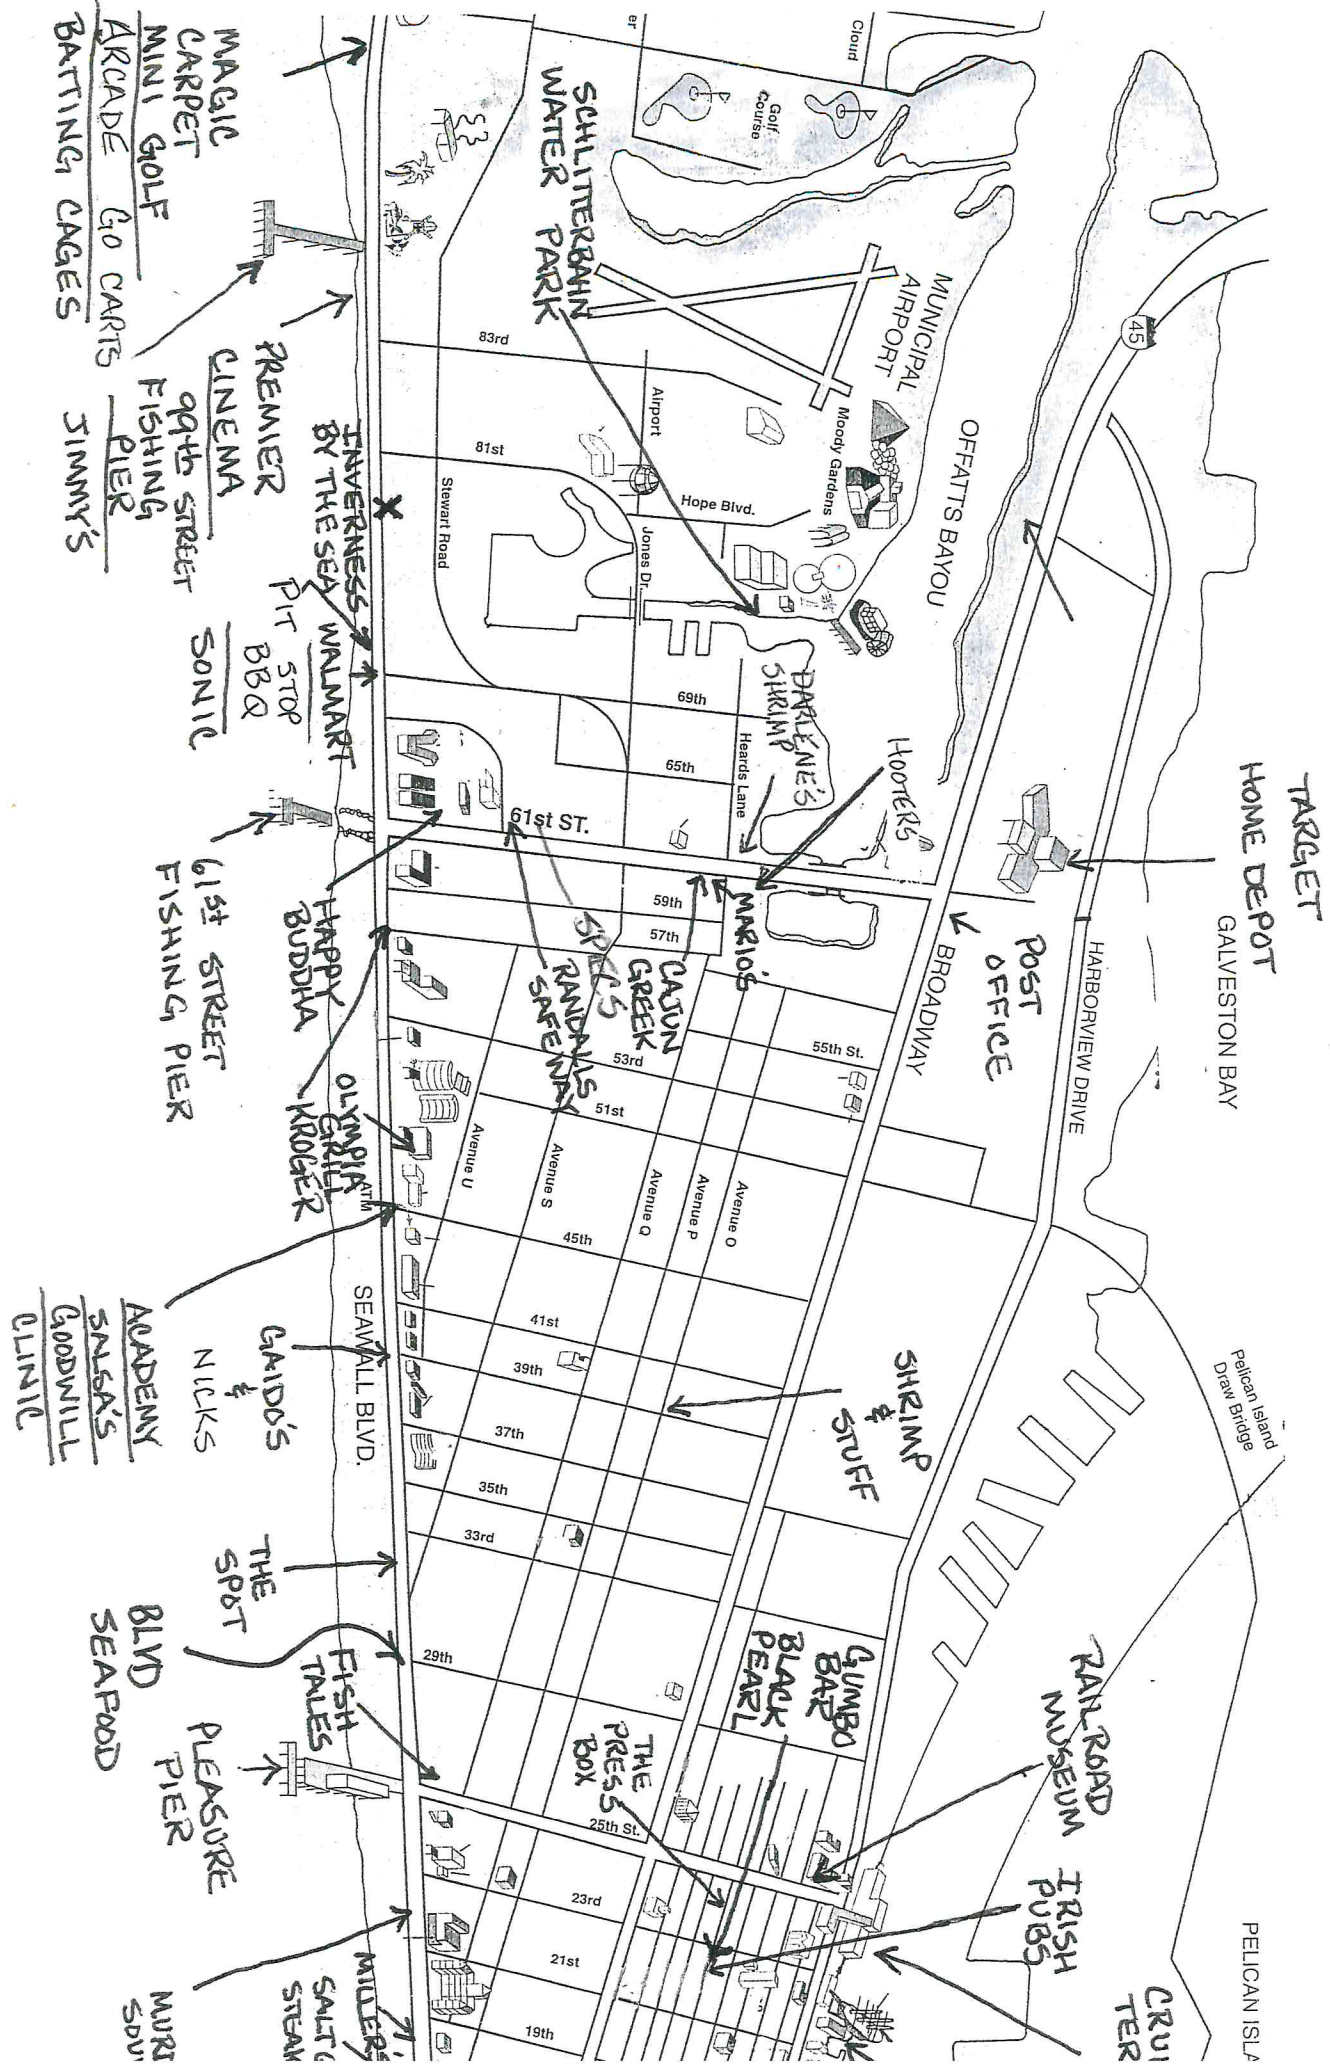

Visitor's Center
23rd & BROADWAY

MAGIC CARPET MINI GOLF
ARCADE GO CARTS
BATTING CAGES
PREMIER CINEMA
90th STREET FISHING PIER
JIMMY'S

INVERNESS WALMART BY THE SEA
PIT STOP BBQ
SONIC

61st STREET FISHING PIER
HAPPY BUDDHA
OLYMPIA ATM
KROGER

SEAWALL BLVD.
GAIDIS & NICKS
ACADEMY
SASA'S
GOODWILL CLINIC

THE SPOT
FISH TALES
PLEASURE PIER
MILLERS
SALT & STEAM
MURI SDV

TARGET
HOME DEPOT
GALVESTON BAY

POST OFFICE

SHRIMP & STUFF

JUMBO BAR
BLACK PEARL

RAILROAD MUSEUM

IRISH PUBS

CRUI TER

PELICAN ISL

Schlitterbahn Water Park

Municipal Airport

DARLENE'S SHRIMP

HOOTERS

MARIO'S

CASON CREEK
RANDY'S
SPICES
SPENDING

HAPPY BUDDHA

OLYMPIA ATM
KROGER

THE PRESS BOX

IRISH PUBS

CRUI TER

PELICAN ISL

Schlitterbahn Water Park

Municipal Airport

DARLENE'S SHRIMP

HOOTERS

MARIO'S

CASON CREEK
RANDY'S
SPICES
SPENDING

HAPPY BUDDHA

OLYMPIA ATM
KROGER

THE PRESS BOX

IRISH PUBS

CRUI TER

PELICAN ISL